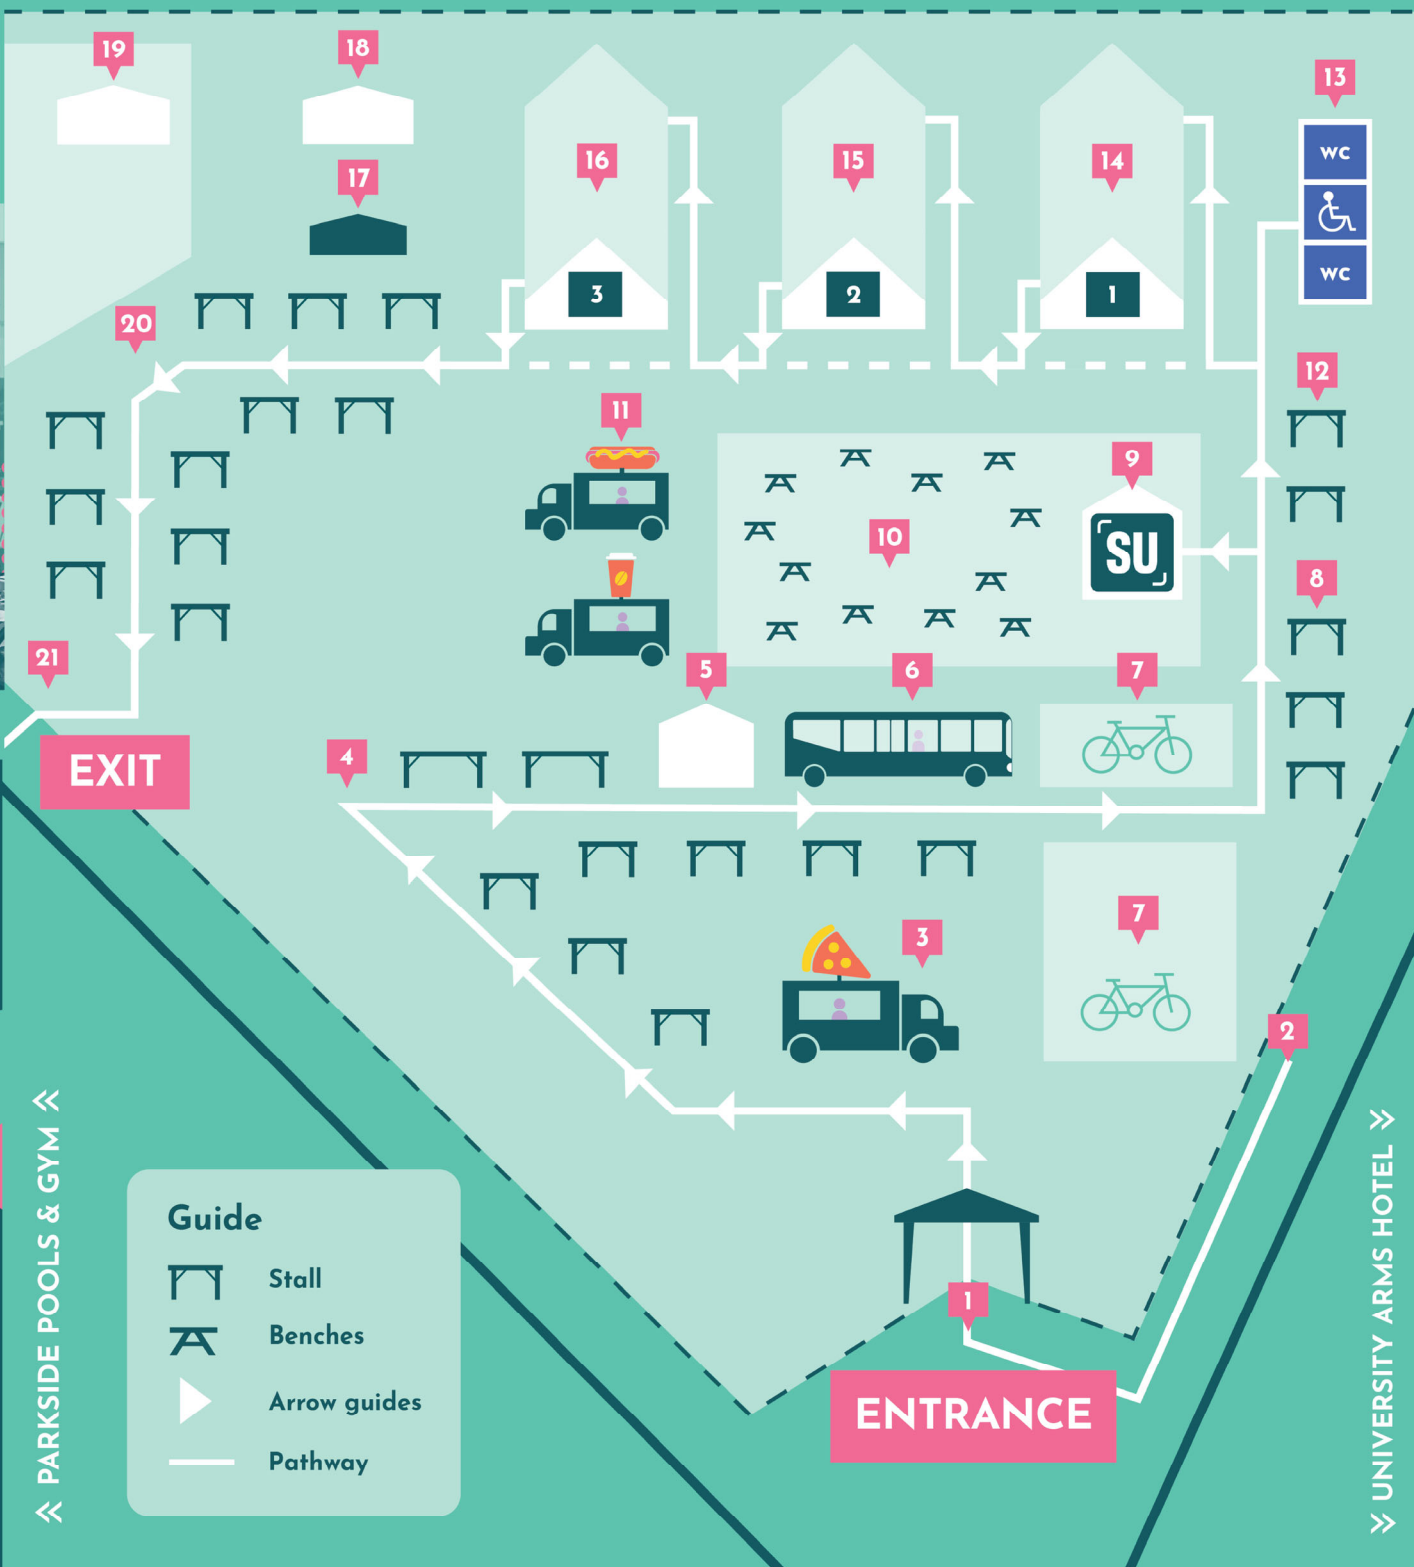

## FOLLOW YOUR SU ON SOCIAL MEDIA

@YOURCAMBRIGESU

↔ PARKSIDE POOLS & GYM ↔

↔ UNIVERSITY ARMS HOTEL ↔

**Guide**

- Stall
- Benches
- Arrow guides
- Pathway

# KEY

- 1 Main Entrance
- 2 Entrance Queue
- 3 Domino's Pizza Truck
- 4 Brand Avenue
- 5 Entrepreneur Hub
- 6 U Bus
- 7 Bike Shop
- 8 SU Campaign
- 9 Cambridge Marquee
- 10 Chill Out Zone
- 11 Food Truck
- 12 Society Stalls
- 13 Toilets
- 14 Marquee C
- 15 Marquee T
- 16 Marquee T
- 17 Welfare Te
- 18 Steward Te
- 19 Event Managem
- 20 Society St
- 21 Exit